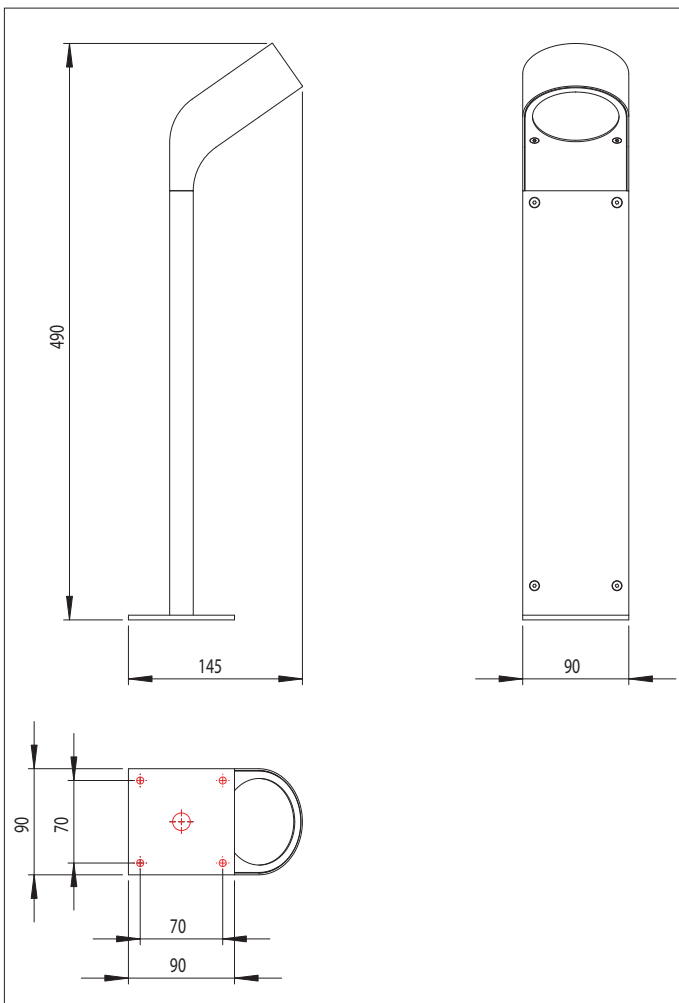

0677 Soprano Bollard

1x9w or 11w GX53		excl.
---------------------	--	-------

Zones	Not Applicable
-------	----------------

NOTE:
If used with a motion detector, ensure a minimum of 20 minutes ON time.

Astro Lighting Ltd.
G2 River Way, Harlow
CM20 2DP, Great Britain